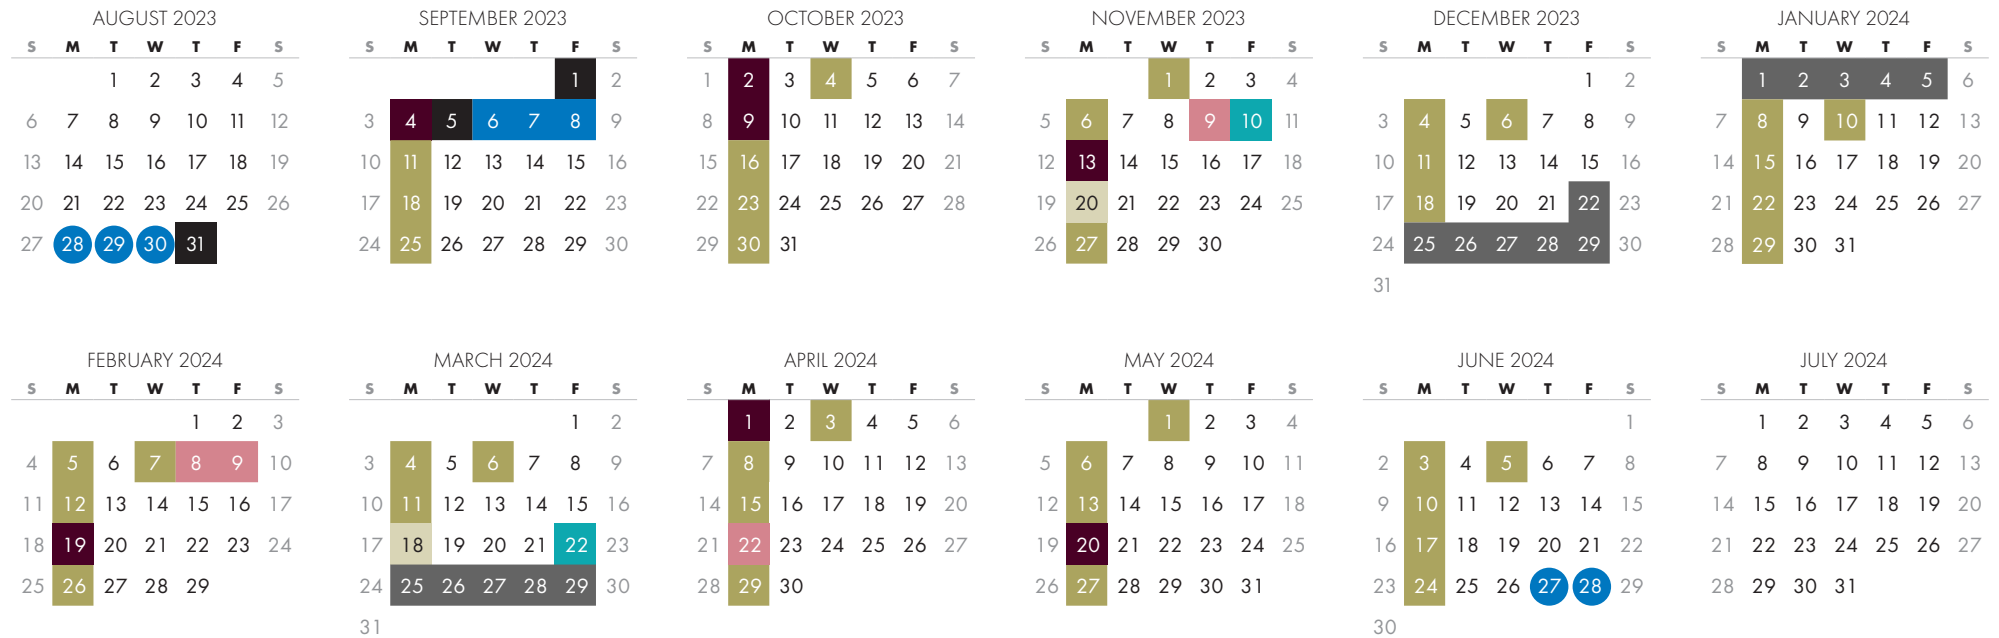

# Preschool Calendar

2023-2024

- Holiday – No School
- 30-minute Sessions
- Staggered Entry
- Staff PD Day – No Students
- Staff Meeting – No Preschool
- Celebration of Learning – No Preschool
- In Lieu of Parent Teacher Interviews – No School
- Winter/Spring Break
- Staff Key Dates

## KEY DATES

- September 12 First Day of Regular Classes
- January 9 Classes Resume After Winter Break
- April 2 Classes Resume After Spring Break
- June 26 Last Day of Classes

## NO SCHOOL

- September 4 Labour Day
- October 2 In Lieu of National Day for Truth and Reconciliation
- October 9 Thanksgiving Day
- November 9 PD Day
- November 10 Schools Closed
- November 13 In Lieu of Remembrance Day
- November 20 Celebration of Learning
- December 22-January 8 Winter Break
- February 8 & 9 Teachers' Convention
- February 19 Family Day
- March 18 Celebration of Learning
- March 22 Schools Closed
- March 25-29 Spring Break
- April 1 Easter Monday
- April 22 PD Day
- May 20 Victoria Day