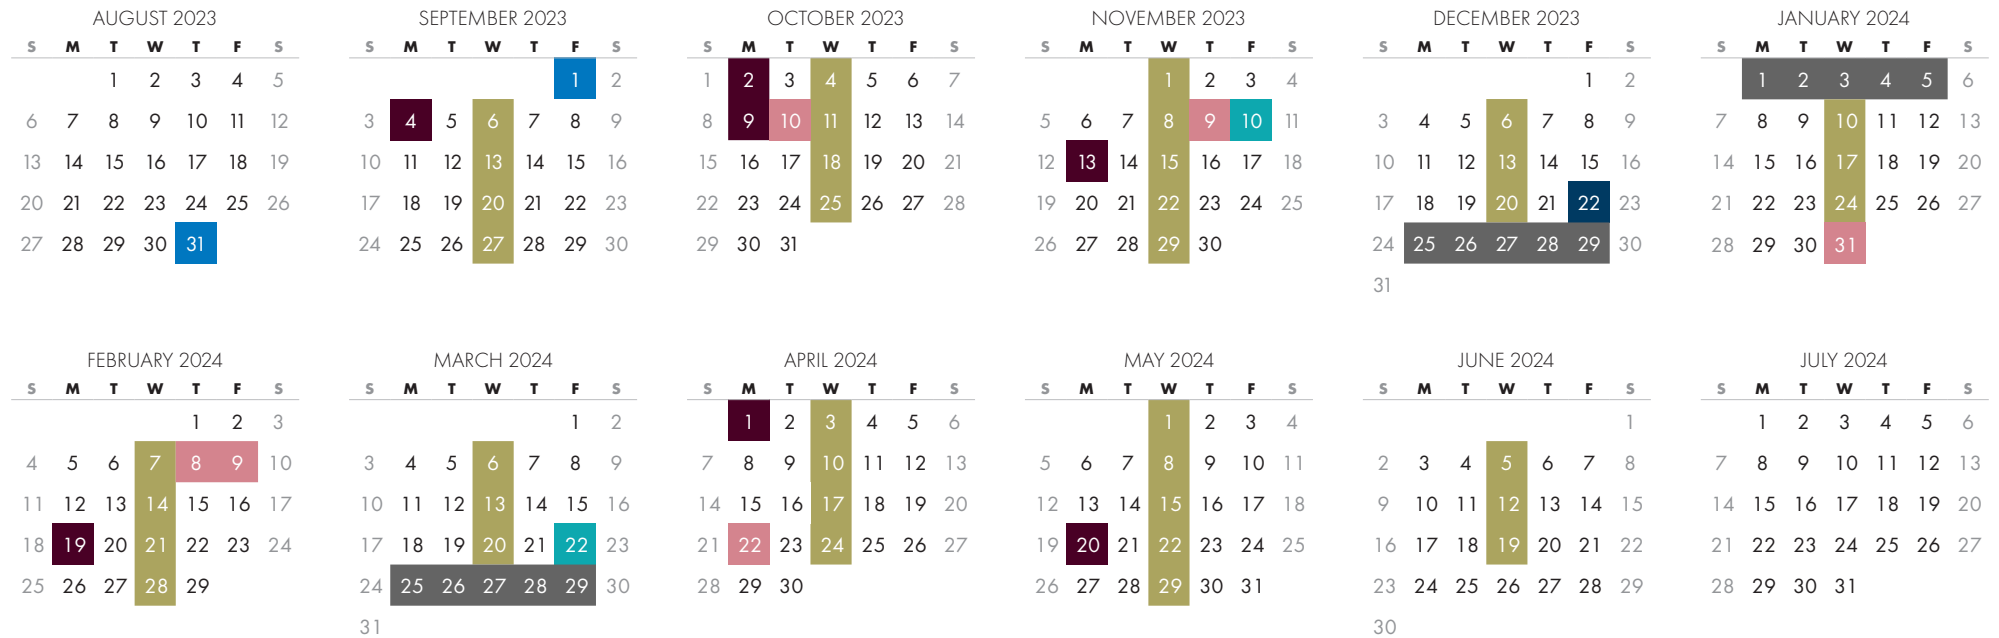

Grade 10-12 Division Calendar

2023-2024

- Holiday – No School
- Staggered Entry
- Staff PD Day – No Students
- Early Dismissal
- In Lieu of Parent Teacher Interviews – No School
- Winter/Spring Break
- Half Day of Instruction

KEY DATES

- September 5 First day of Regular Classes
- January 8 Classes Resume After Winter Break
- February 1 Semester 2 Begins
- April 2 Classes Resume After Spring Break
- June 26 Last Day of Classes

NO SCHOOL

- September 4 Labour Day
- October 2 In Lieu of National Day for Truth and Reconciliation
- October 9 Thanksgiving Day
- October 10 PD Day
- November 9 PD Day
- November 10 Schools Closed
- November 13 In Lieu of Remembrance Day
- December 25-January 5 Winter Break
- January 31 PD Day
- February 8 & 9 Teachers' Convention
- February 19 Family Day
- March 22 Schools Closed
- March 25-29 Spring Break
- April 1 Easter Monday
- April 22 PD Day
- May 20 Victoria Day